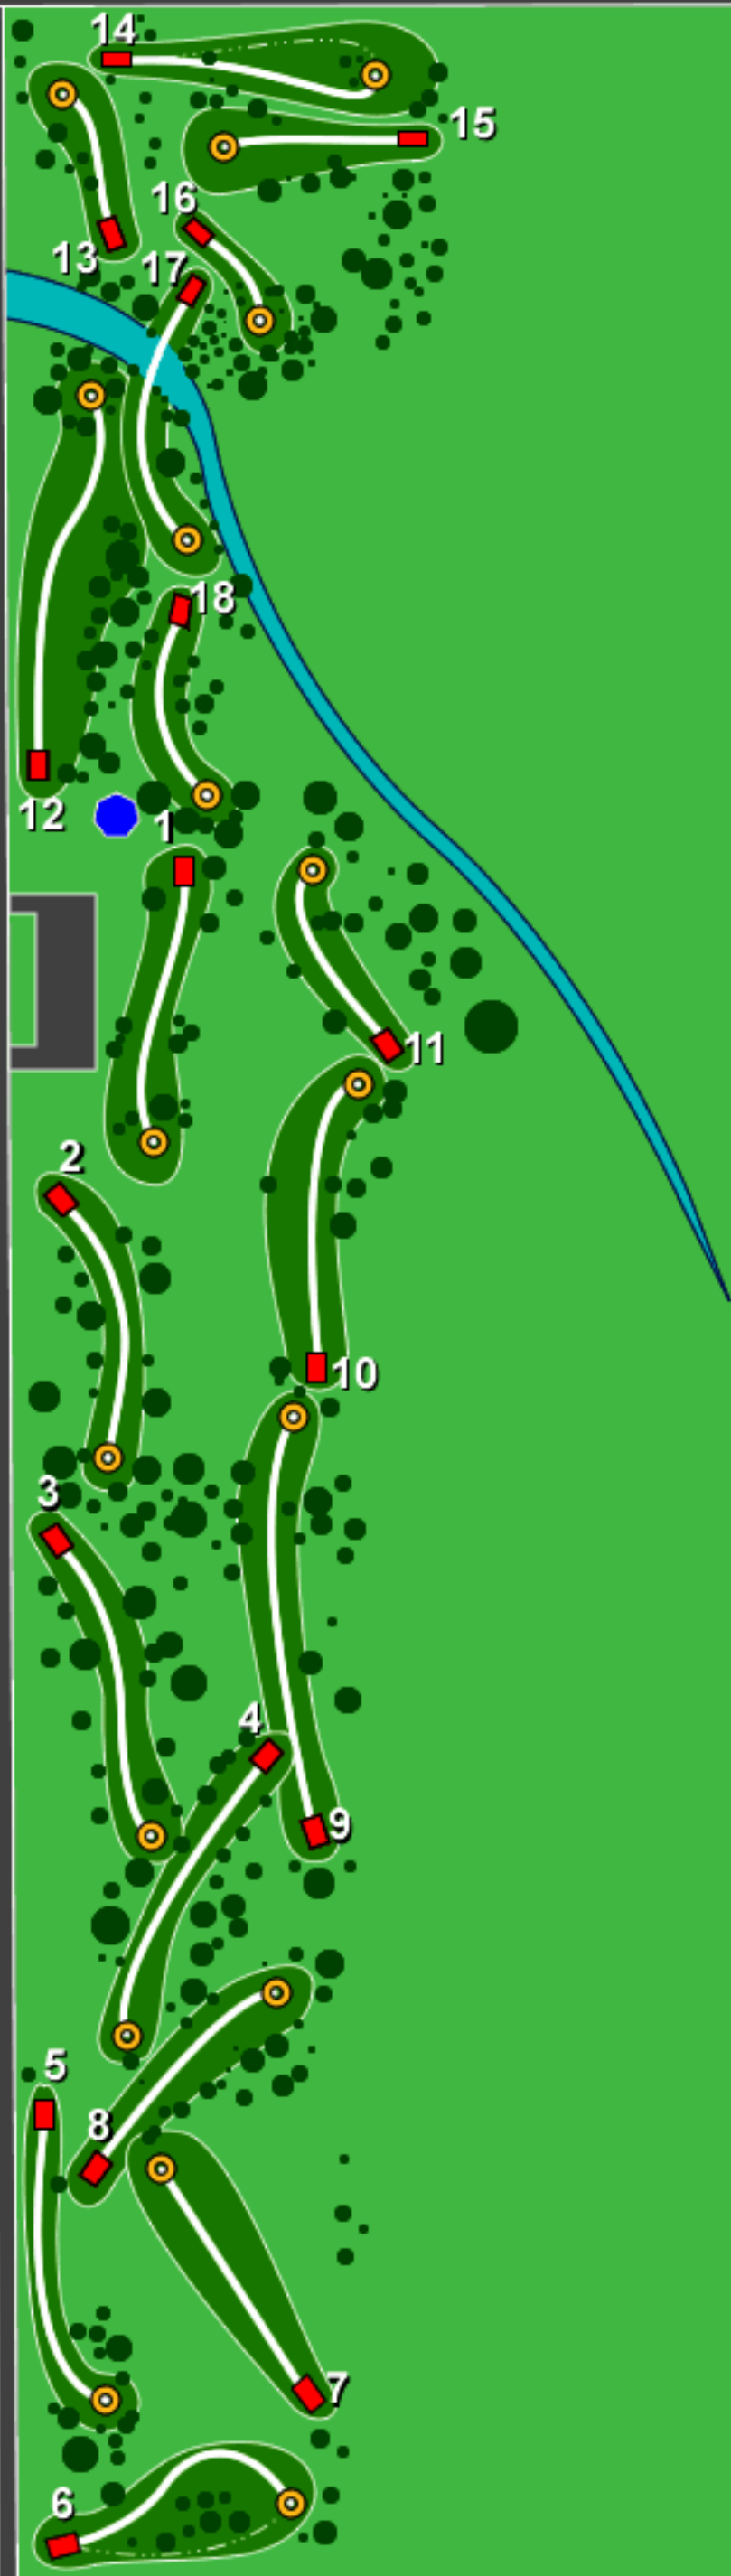

E 34th St.

N Dearborn St.

George Washington Park
3251 N Dearborn St.
Indianapolis, IN 46218

E 30th St.